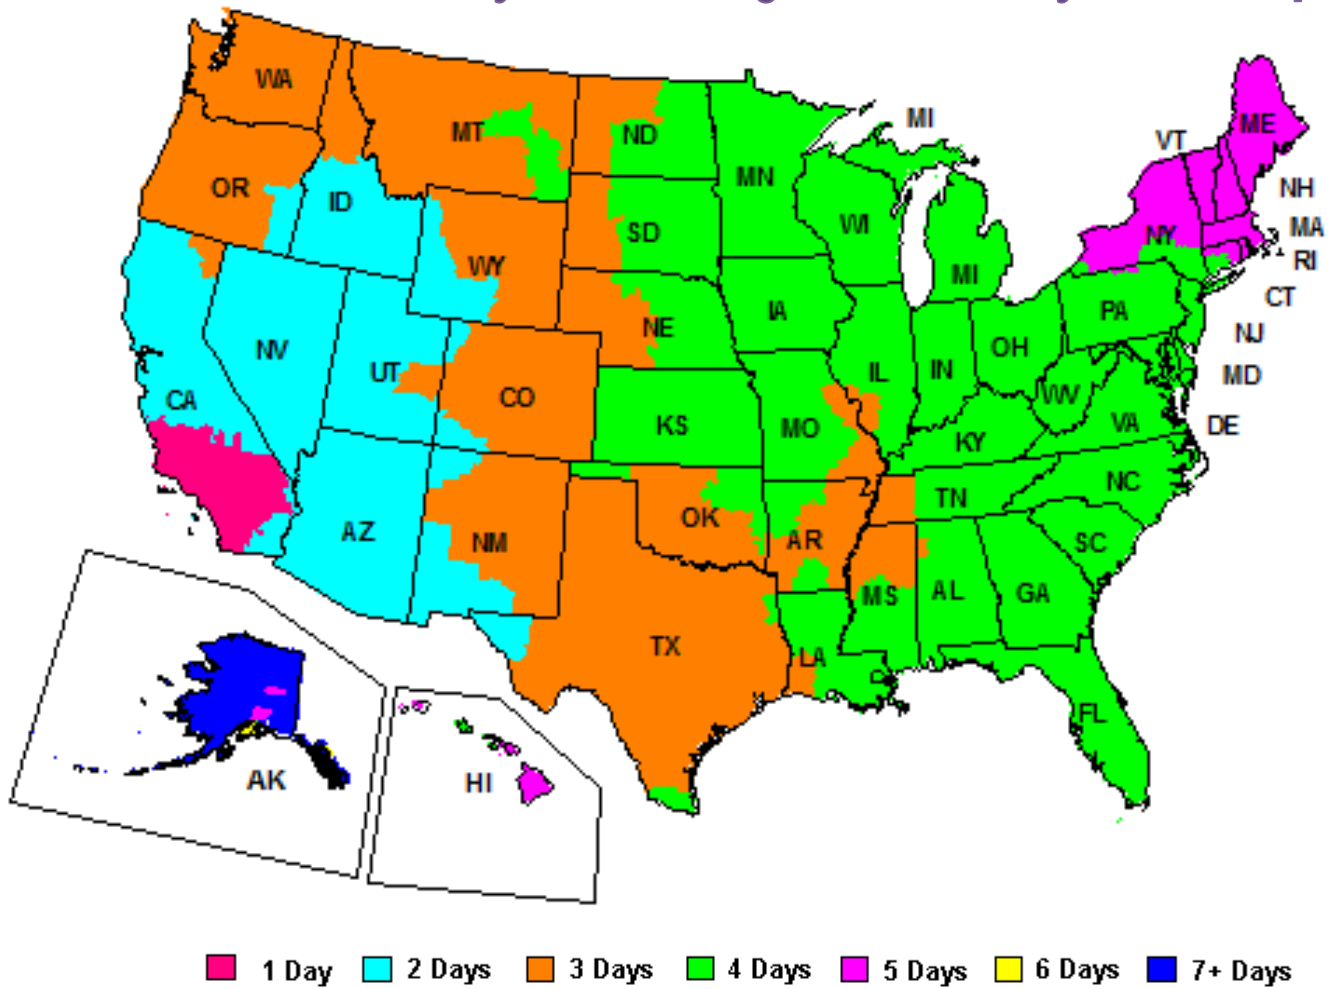

GNP Frame Holiday Ordering & Delivery Date Options

Select your shipping address / location / zone	Order By Date With FREE GROUND shipping (no additional shipping charges)	Order By Date With FedEx Air Shipping / Handling Charges
zone 1	Order by 2pm PST 12/15/17 Delivery by 12/22/17	Order by 2pm PST 12/18/17 Delivery by 12/22/17
zone 2	Order by 2pm PST 12/14/17 Delivery by 12/22/17	Order by 2pm PST 12/18/17 Delivery by 12/22/17
zone 3	Order by 2pm PST 12/13/17 Delivery by 12/22/17	Order by 2pm PST 12/18/17 Delivery by 12/22/17
zone 4	Order by 2pm PST 12/12/17 Delivery by 12/22/17	Order by 2pm PST 12/18/17 Delivery by 12/22/17
zone 5	Order by 2pm PST 12/11/17 Delivery by 12/22/17	Order by 2pm PST 12/18/17 Delivery by 12/22/17
zone 6	Order by 2pm PST 12/08/17 Delivery by 12/22/17	Order by 2pm PST 12/15/17 Delivery by 12/22/17
zone 7	Order by 2pm PST 12/07/17 Delivery by 12/22/17	Order by 2pm PST 12/15/17 Delivery by 12/22/17